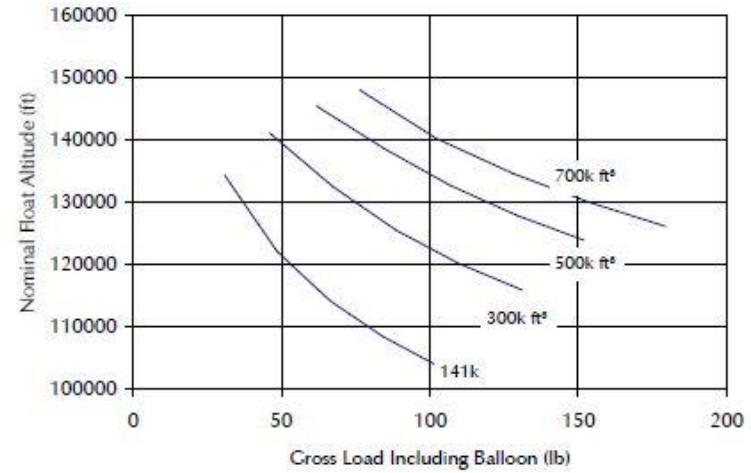

Zero Pressure Balloon Performance Curves

Metric - 7.6 μ Film Thickness

U.S. - 0.3 mil Film Thickness

Balloon Weights:

Volume m ³	Balloon Weight		Max Payload	
	Kg		Kg	
214	2.5	38.5		
268	2.9	38.5		
538	3.4	17.2		
1528	6.2	22.2		

Volume ft ³	Balloon Weight		Max Payload	
	lb		lb	
7560	5.5	85		
9470	6.3	85		
19000	7.5	38		
54000	13.6	49		

Zero Pressure Balloon Performance Curves

Metric - 7.6 μ Film Thickness

U.S. - 0.3 mil Film Thickness

Balloon Weights:

Volume m ³	Balloon Weight		Max Payload	
	Kg		Kg	
3990	11.4	32.7		
8490	18.3	39.0		
14150	25.5	41.3		
19810	32.1	47.2		

Volume ft ³	Balloon Weight		Max Payload	
	lb		lb	
141000	25.2	72		
300000	40.4	86		
500000	56.2	91		
700000	70.7	104		