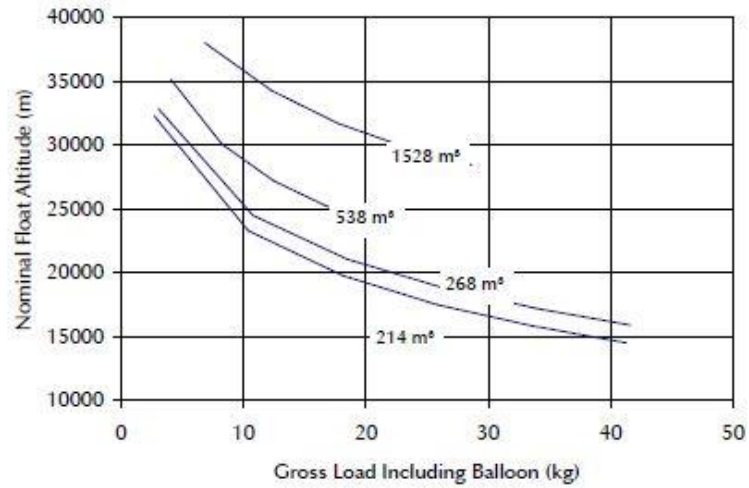

Zero Pressure Balloon Performance Curves

Metric - 7.6 μ Film Thickness

U.S. - 0.3 mil Film Thickness

Balloon Weights:

Volume m ³	Balloon Weight		Max Payload	
	Kg		Kg	
214	2.5	38.5		
268	2.9	38.5		
538	3.4	17.2		
1528	6.2	22.2		

Volume ft ³	Balloon Weight		Max Payload	
	lb		lb	
7560	5.5	85		
9470	6.3	85		
19000	7.5	38		
54000	13.6	49		

Zero Pressure Balloon Performance Curves

Metric - 7.6 μ Film Thickness

U.S. - 0.3 mil Film Thickness

Balloon Weights:

Volume m ³	Balloon Weight		Max Payload	
	Kg		Kg	
3990	11.4	32.7		
8490	18.3	39.0		
14150	25.5	41.3		
19810	32.1	47.2		

Volume ft ³	Balloon Weight		Max Payload	
	lb		lb	
141000	25.2	72		
300000	40.4	86		
500000	56.2	91		
700000	70.7	104		