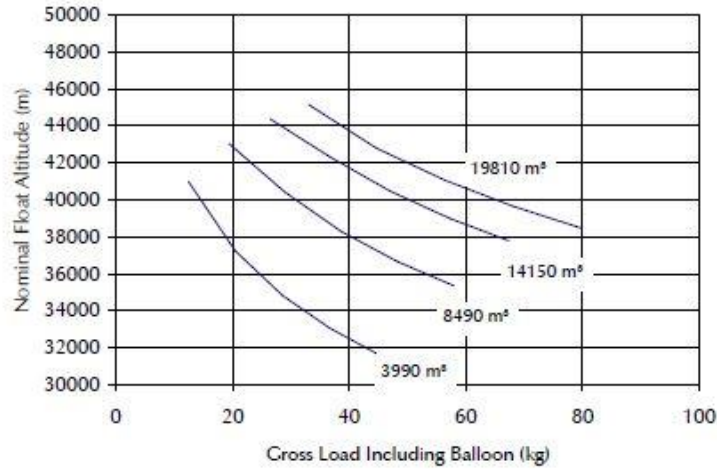

Zero Pressure Balloon Performance Curves

Metric - 7.6 μ Film Thickness

U.S. - 0.3 mil Film Thickness

Balloon Weights:

Volume m ³	Balloon Weight		Max Payload	
	Kg		Kg	
214	2.5	38.5		
268	2.9	38.5		
538	3.4	17.2		
1528	6.2	22.2		

Volume ft ³	Balloon Weight		Max Payload	
	lb		lb	
7560	5.5	85		
9470	6.3	85		
19000	7.5	38		
54000	13.6	49		

Zero Pressure Balloon Performance Curves

Metric - 7.6 μ Film Thickness

U.S. - 0.3 mil Film Thickness

Balloon Weights:

Volume m ³	Balloon Weight		Max Payload	
	Kg		Kg	
3990	11.4	32.7		
8490	18.3	39.0		
14150	25.5	41.3		
19810	32.1	47.2		

Volume ft ³	Balloon Weight		Max Payload	
	lb		lb	
141000	25.2	72		
300000	40.4	86		
500000	56.2	91		
700000	70.7	104		