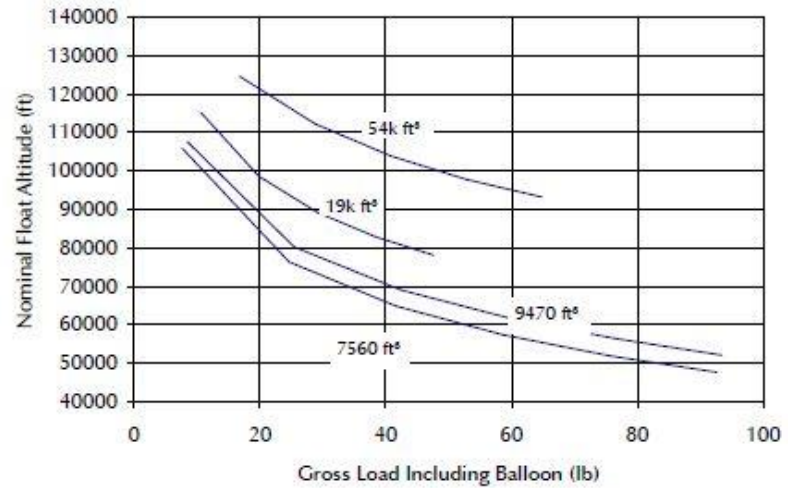

Zero Pressure Balloon Performance Curves

Metric - 7.6 μ Film Thickness

U.S. - 0.3 mil Film Thickness

Balloon Weights:

Volume m ³	Balloon Weight		Max Payload	
	Kg		Kg	
214	2.5	38.5		
268	2.9	38.5		
538	3.4	17.2		
1528	6.2	22.2		

Volume ft ³	Balloon Weight		Max Payload	
	lb		lb	
7560	5.5	85		
9470	6.3	85		
19000	7.5	38		
54000	13.6	49		

Zero Pressure Balloon Performance Curves

Metric - 7.6 μ Film Thickness

U.S. - 0.3 mil Film Thickness

Balloon Weights:

Volume m ³	Balloon Weight		Max Payload	
	Kg		Kg	
3990	11.4	32.7		
8490	18.3	39.0		
14150	25.5	41.3		
19810	32.1	47.2		

Volume ft ³	Balloon Weight		Max Payload	
	lb		lb	
141000	25.2	72		
300000	40.4	86		
500000	56.2	91		
700000	70.7	104		